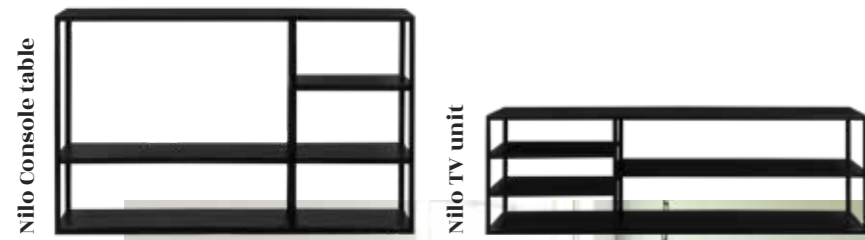

Joy Night stand

Joy Night stand with shelf

Giant Dining table with Clipper Chair!

The size is up to you!

Magnum Dining table, Cayman chair and Magnum bench

Scandinavian style

Magnum Glass cabinet

Maison Dining table with Cayman chair